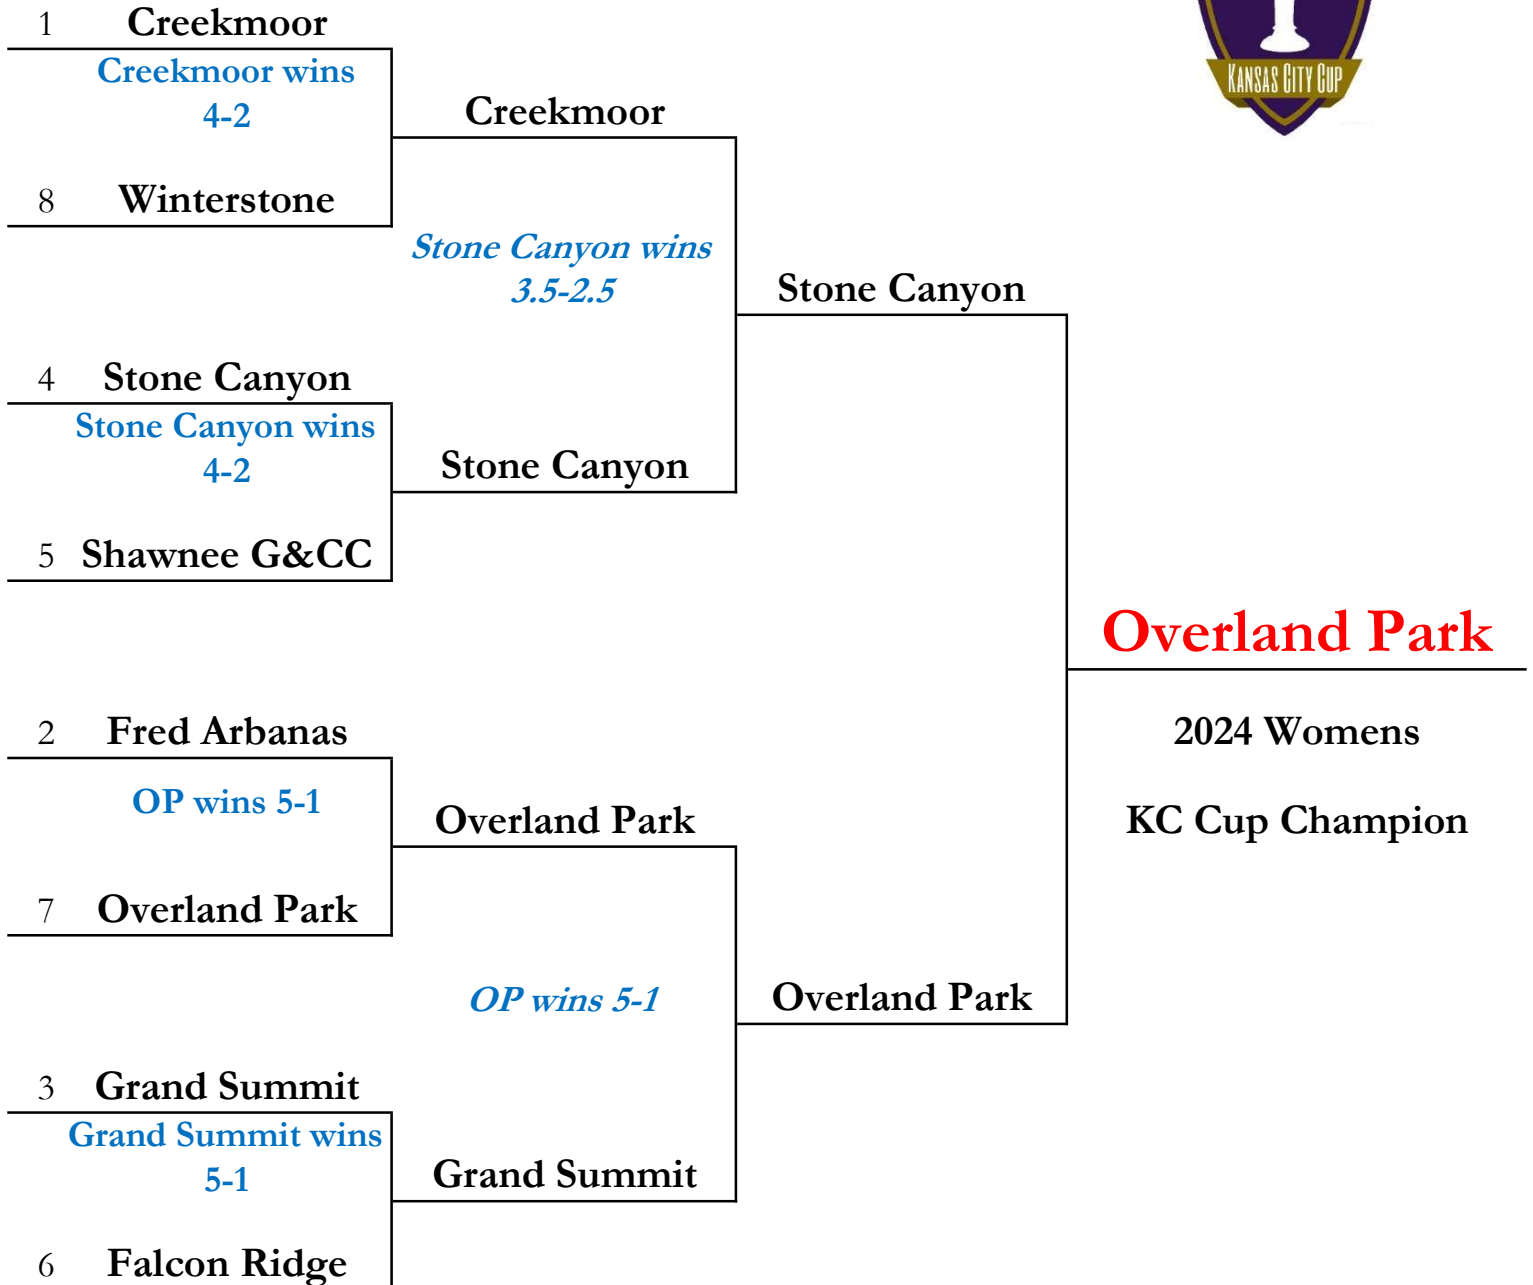

Quarterfinals
Aug 1 to Aug 31

Semifinals
Sep 1 to Sep 30

Championship
10/3/2024
Swope Memorial

Quarterfinals and Semifinals are played as a home and home series, second match at better seed
Championship Match: October 3rd at Swope Memorial GC