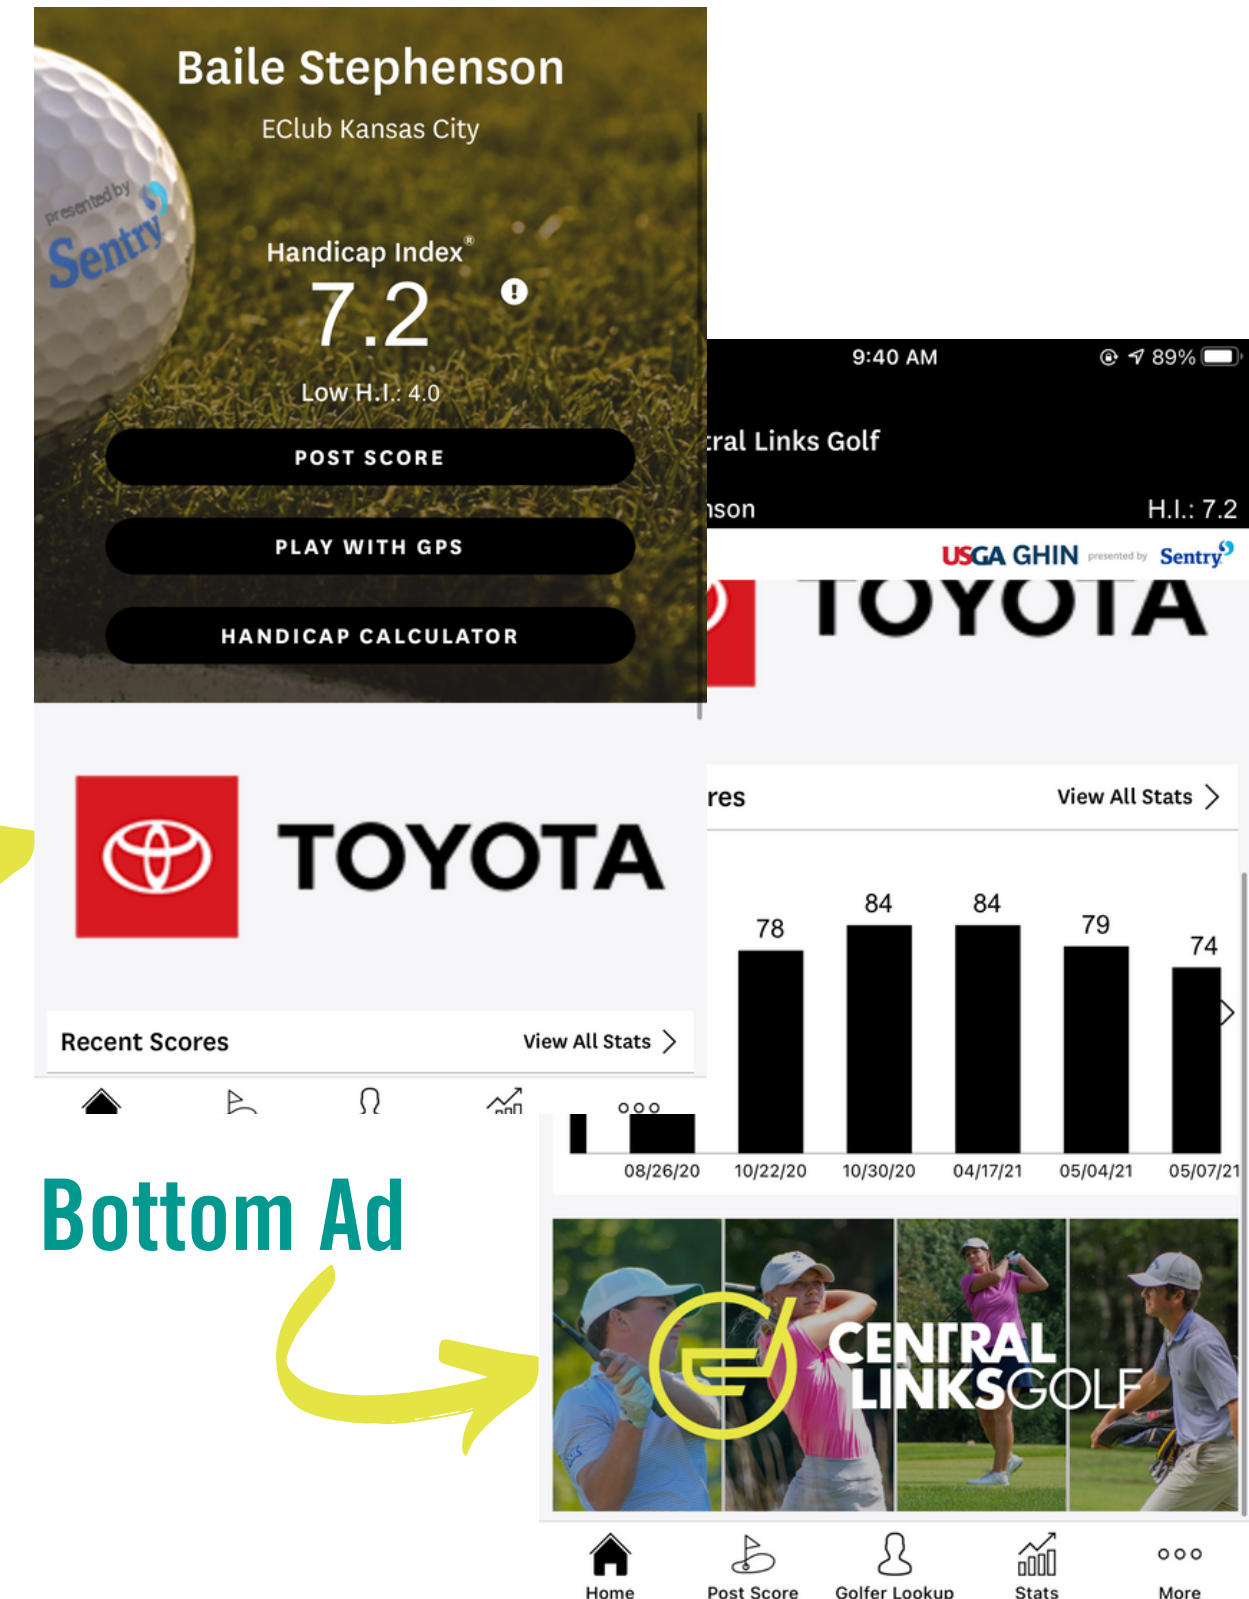

## May-September

Top Spot \$1000/month

Bottom Spot \$500/month

## October-December, March-April

Top Spot \$800/month

Bottom Spot \$400/month

## January-February

Top Spot \$400/month

Bottom Spot \$200/month

Top Ad

Bottom Ad